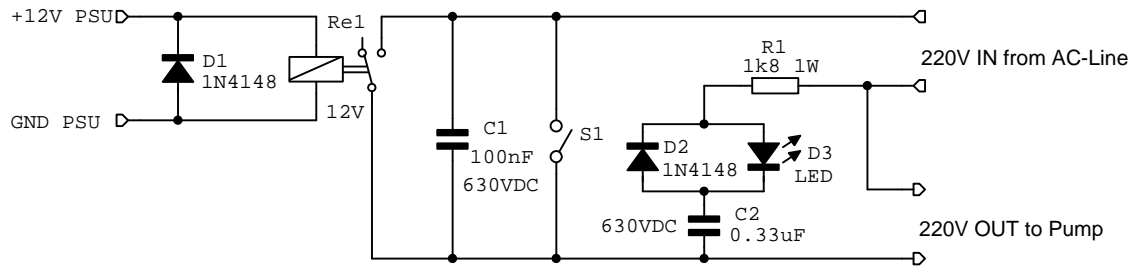

Waterpump Relay 220V AC

S1= manual override switch