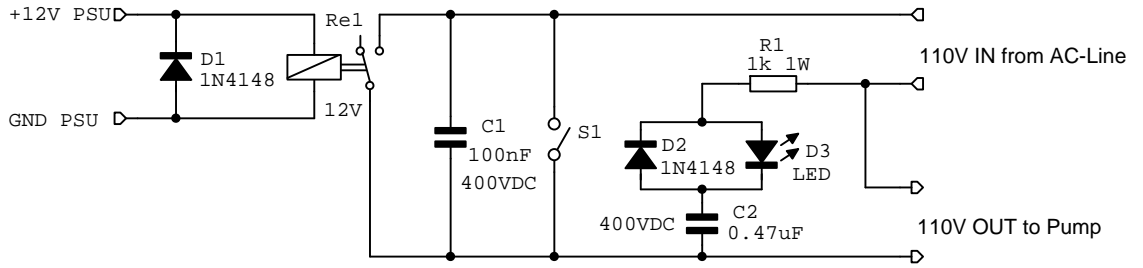

Waterpump Relay 110V AC

S1= manual override switch